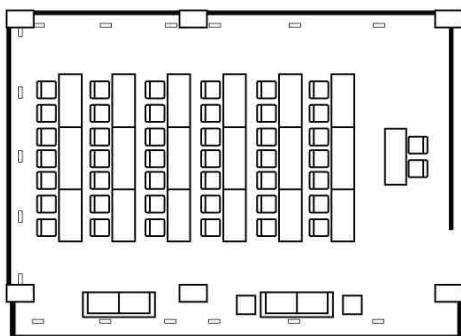

* Upon request

** Available for some room types

ROOM TYPES AND RATES

Room Types	Size (sqm)	Room Quantity	Rates (THB)
Deluxe Zensation	35	26	5,400
Deluxe	40	32	5,700
Deluxe Twin	40	20	5,700
Deluxe Premium	40	24	6,100
Deluxe Premium Twin	40	20	6,100
One Bedroom Suite	55	38	6,500
One Bedroom Grand Suite	75	23	7,300
Two Bedrooms Suite	85	9	12,000
Two Bedrooms Executive Suite	106	6	14,000
Three Bedrooms Executive Suite	180	2	23,000

* Upon request

** Available for some room types

Always a good time.

Meeting room	Dimensions (Metres) (W x L x H)	Size - Sq.m.	Capacity (Persons)			
			U-Shape	Classroom	Group Discussion	Theatre
Langsuan I	9.15 x 12.50 x 2.80	114	30	42	40	60
Langsuan II	7.1 x 7.3 x 2.8	52	15	20	30	30