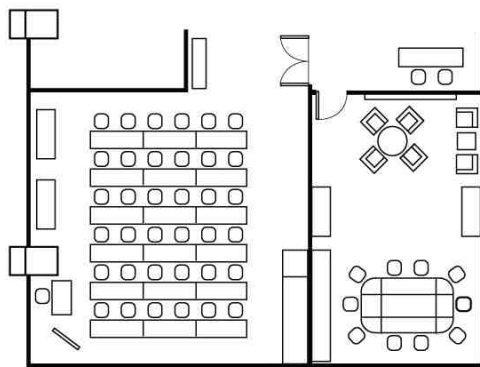

* Upon request

ROOM TYPES AND RATES

Scenery Wing

Room Types	Size (sqm)	Room Quantity	Rates (THB)
Deluxe	38	16	5,000
One Bedroom Suite	73-76	26	6,300
One Bedroom Executive Suite	89	57	7,500
Two Bedroom Suite	94	10	11,000
Two Bedroom Grand Suite	137	2	12,000
Two Bedroom Executive Suite	121	9	13,000
Three Bedroom Grand Suite	121	4	14,500
Three Bedroom Residential Suite Suite	155	2	20,000
Three Bedroom Executive Suite	207	2	25,000
Four Bedroom Presidential Suite	210	2	30,000
Royal Duplex Penthouse	340	2	45,000

Garden Wing

Room Types	Size (sqm)	Room Quantity	Rates (THB)
Garden Deluxe	50	16	5,700
Garden Suite	60	5	6,000
Garden Executive Suite	70	1	6,500

FINEST FACILITIES

- Complimentary Coffee and Tea in Lobby Swimming Pool • Salt Water Swimming Pool*
- Sauna & Steam Room • Fitness Centre • Indoor Children • Conference Room • Business Center • Tropical Glasshouse! • Minimart • Beauty & Salon • Sky Garden • Restaurant

* Subjected to the timetable

Always a good time.

Meeting room	Dimensions (Metres) (W x L x H)	Size - Sq.m.	Capacity (Persons)			
			U-Shape	Classroom	Group Discussion	Theatre
Meeting Room I	8 x 12.3 x 3.5	98	24	36	40	60
Meeting Room II	6 x 10 x 3.2	60	10	20	10	30
Glass House	5 x 10 x 3.2	50	16	16	20	20