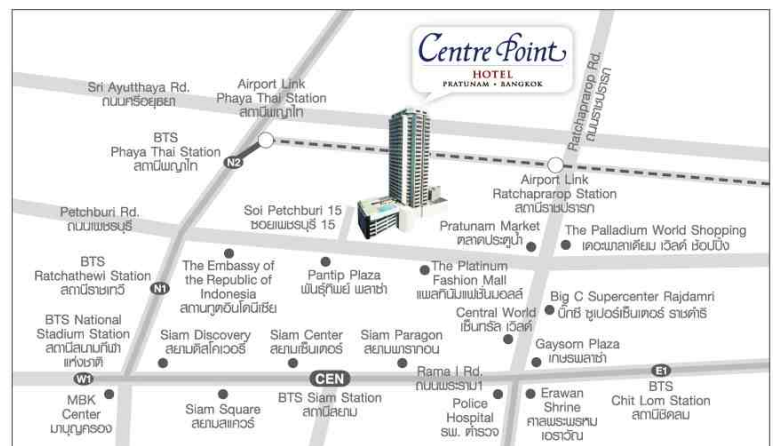

Centre Point

HOTEL
PRATUNAM • BANGKOK

Centre Point Hotel Pratunam

6 Soi 15, Petchburi Rd., Phaya Thai, Rajtaevee
Bangkok 10400 Thailand

Tel: (66 2) 653 6690 Fax: (66 2) 255 3845

Email: reservations@centrepoin.com Website: www.centrepoin.com