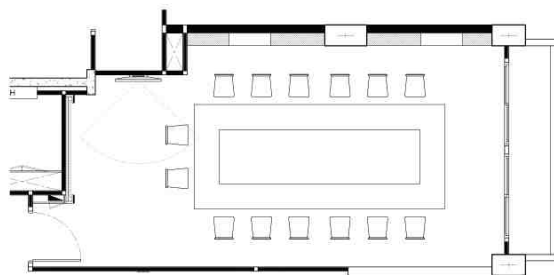

### ROOM TYPES AND RATES

Room Types	Size (sqm)	Room Quantity	Rates (THB)
Deluxe	47	6	5,200
Deluxe Premium	47	174	5,200
Deluxe Premium Twin	47	72	5,200
One Bedroom Suite	50	4	5,600
Deluxe Suite	55	2	6,000
Grand Suite	65	4	7,000
Presidential Suite	110	4	11,500

\* Upon request

*Always a good time.*

Meeting room	Dimensions (Metres) (W x L x H)	Size - Sq.m.	Capacity (Persons)			
			U-Shape	Classroom	Group Discussion	Theatre
Pratunam I	5.14 x 10.45 x 2.25	53	26	22	20	50
Pratunam II	5.17 x 5.97 x 2.27	30	12	8	10	24